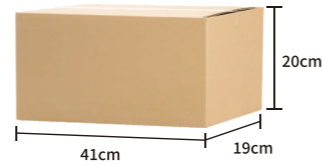

BIG PRODUCT SMALL PACK

BEFORE VACUUM

AFTER VACUUM

PRODUCT SIZE: 56*41*39CM

PACKAGE SIZE: 41*19*20CM

RELEVANT CERTIFICATE

BSCI

CPC